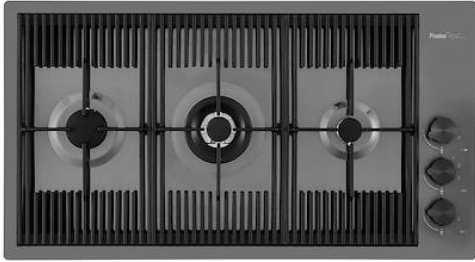

Cooker hob Milanello Gun Metal

Gas hobs

Code: 7680 006

DETAILS

Coloring Gun Metal

Edge/Installation Type Flush-mount | Top-mount

Finish PVD

Material AISI 304 stainless steel

Texture Brushed in line

Supply 220-240 V; 50/60 Hz

Dimensions 870x476 mm

Base size 87cm

Heating element three burners

| | |
|---------------|--|
| Built-in hole | View technical data sheet |
| Grids | Cast iron grids and enamelled burner covers |
| Total power | 7.750 W |
| Auxiliary | 1.000 W |
| Semirapid | 1.750 W |
| Dual | 5.000 W |
| Safety | Safety valve with quick-acting thermocouple |
| Ignition | Electric ignition under knob |
| Gas type | Tested for installation with natural gas, LPG nozzle set included. |
| Type | Gas Hob |

FEATURES

| | |
|-------------|--|
| Gun Metal | The Gun Metal finish is obtained by treating steel with a physical process called PVD (Physical Vacuum Deposition) which deposits particles of noble metals on the surface. The result is a unique and refined aesthetic effect, and an improvement of the mechanical properties of the steel which is more resistant to impact and scratches. |
| Aeo burners | The AEO burners guarantee up to 25% energy saving compared to standard burners. All models are designed with The Dual burner with 2 independent crowns, controlled by a single knob, delivers from 1 to 5KW, a power that can only be found in professional models. |

Cast iron grids

Cast-iron is the ideal material for an hob grid, this due to the manifold properties characterising it: high heat capacity that improves cooking performance; high weight and stability that improve safety; sturdiness that preserves the hob's original aspect over time; easy cleaning.